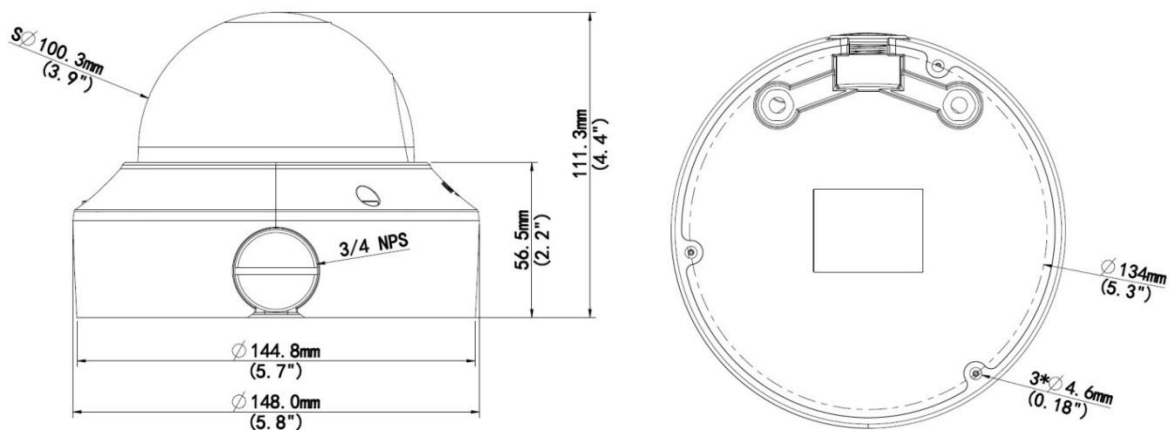

## Specifications

	IPC3234SR-DV
<b>Camera</b>	
Sensor	1/3", 4.0 megapixel, progressive scan CMOS
Lens	2.8~12 mm@F1.6
Angle of View (H)	100° (wide) ~30° (tele)
Zoom/Focus	Manual
Shutter	Auto/Manual, 1/6~1/100000 s
Min. Illumination	Colour: 0.02 Lux (F1.6, AGC ON) 0 Lux with IR on
IR Range	Up to 30m (98 ft) IR range
Day/Night	IR-cut filter with auto switch (ICR)
S/N	>55 dB
WDR	Optical WDR (up to 120 dB)
<b>Video</b>	
Max. Resolution	2592 × 1520
Video Compression	H.265,H.264,MJPEG
Frame Rate	4MP (2592×1520): Max. 20 fps; 4MP (2560×1440): Max. 25 fps 3MP (2048×1520): Max. 30 fps; 1080P (1920×1080): Max. 30 fps
Video Streaming	Triple
9:16 Corridor Mode	Supported
ROI	Supported
Evaluative Metering	Supported
OSD	Up to 8 OSDs
Privacy Mask	Up to 4 areas
<b>Smart</b>	
Behavior Detection	Intrusion, crossing line, motion detection
Exception Detection	Audio detection
Intelligent Identification	Face detection, Defocus, Scene Change
Statistical Analysis	People counting
<b>Audio</b>	
Audio Compression	G.711
Two-way audio	Supported
<b>Storage</b>	
Edge Storage	Micro SD, up to 128 GB
<b>Network</b>	
Protocols	L2TP, IPv4, IGMP, ICMP, ARP, TCP, UDP, DHCP, PPPoE, RTP, RTSP, RTCP, DNS, DDNS, NTP, FTP, UPnP, HTTP, HTTPS, SMTP, 802.1x
Compatible Integration	ONVIF, API
<b>Interface</b>	
Audio I/O	Audio cable

	Input: impedance 35 k $\Omega$ ; amplitude 2 V [p-p]
	Output: impedance 600 $\Omega$ ; amplitude 2 V [p-p]
Alarm I/O	1/ 1
Network	1 RJ45 10M/100M Base-TX Ethernet
Video Output	1 BNC, impedance 75 $\Omega$ ; amplitude 1 V [p-p]
Reset Button	Supported
Power Output	DC12V Power Output With PoE
<b>General</b>	
Power	12 V DC, or PoE (IEEE802.3 af)
	Power consumption: Max.6.6 W (PoE :Max.7.2 W)
Dimensions ( $\Phi$ x H)	$\Phi$ 148 x 111.3 mm ( $\Phi$ 5.8" x 4.4")
Weight	0.75 kg (1.7 lb)
Working Environment	-40°C ~ +60°C (-40°F ~ 140°F), Humidity $\leq$ 95% RH(non-condensing)
Ingress Protection	IP67
Vandal Resistant	IK10

## Dimensions